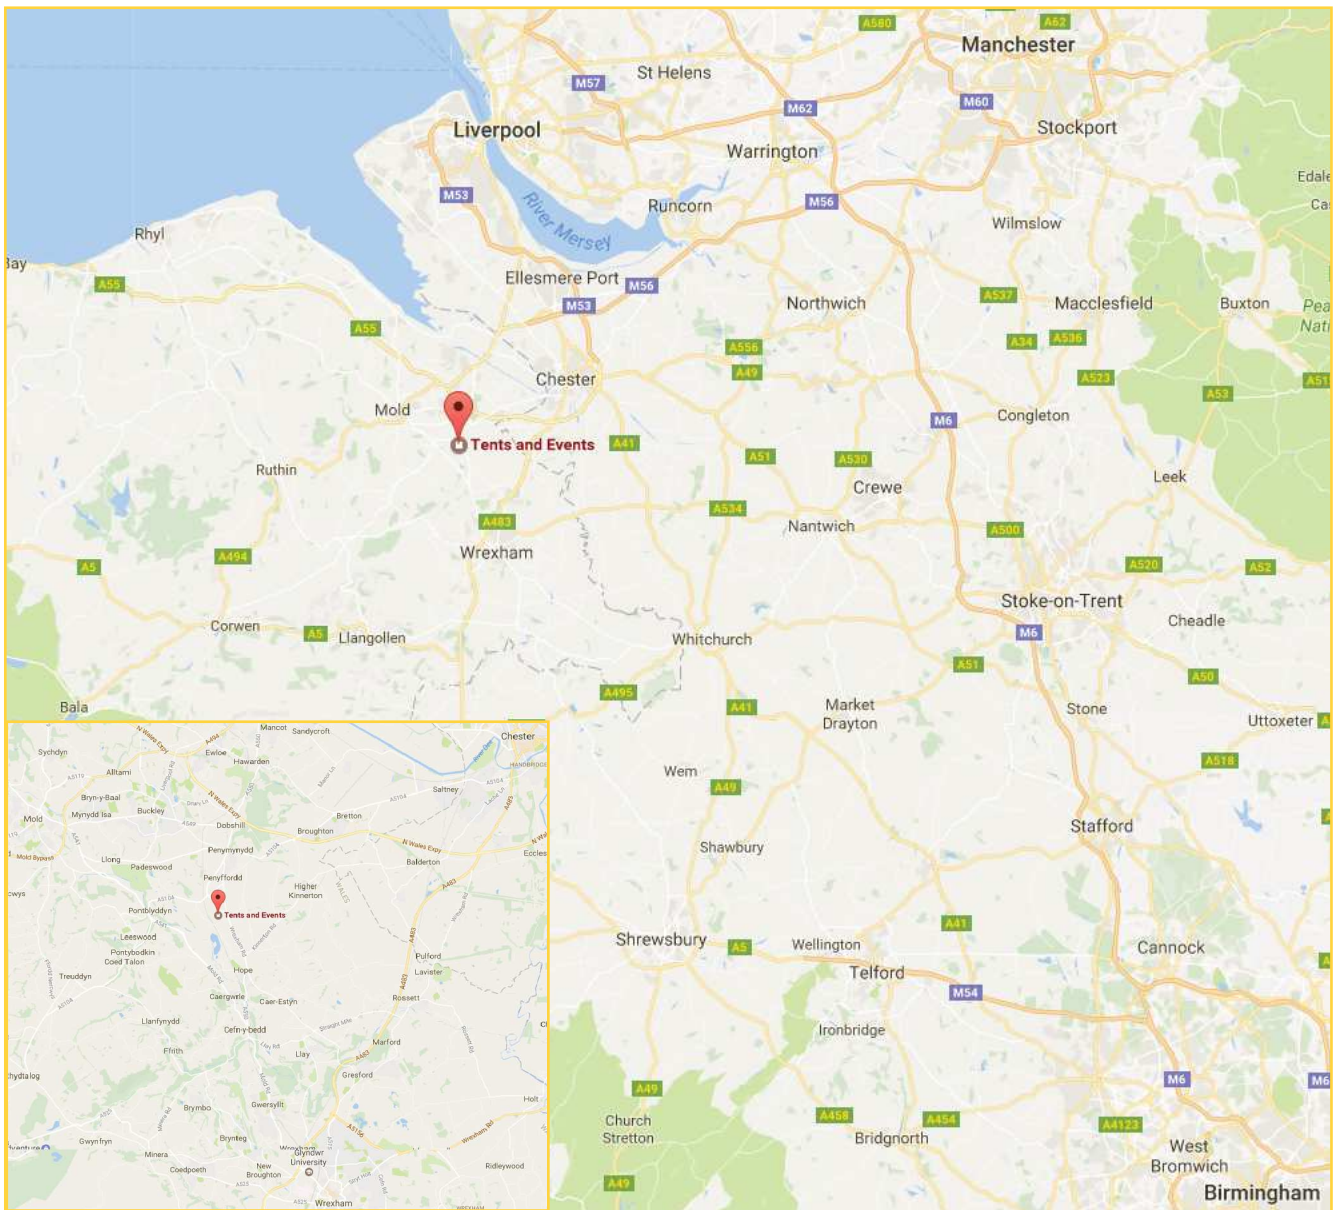

Contact us today for a quote:

sales@tents-events.net | 01978 761 717

Clawdd Offa Farm, Pen-y-ffordd, Wrexham Road, Chester, CH4 0HT